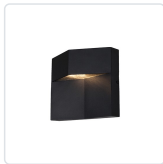

ELEMENT EW54008

WALL

PROJECT

DESCRIPTION

This die-cast aluminum exterior wall light brings a subtle elegance by way of its optically-pleasing textured surface. Available in a black, bronze or gray finish, the 16 inch long rectangle-shaped downlight is rated for outdoor use but would be stunning as an indoor light detail. And of course, Kuzco's artful engineering ensures that the internal LED light source is concealed from sight.

EW54008-BZ
Bronze

EW54008-BK
Black

EW54008-GY
Gray

SPECIFICATION DETAILS

* For custom options, consult factory for details.

Fixture Dimensions	W8" x H8" x E3"
Light Source	AC LED Module
Wattage	9W
Total Lumens	600lm
Delivered Lumens	BK-252lm
Voltage	120V
Color Temperature	3000K
CRI (Ra)	90CRI
Optional Color Temps	2700K - 5000K Available, Minimum Order Quantities Apply
LED Rated Life	50,000 hours
Dimming	100% - 10%, ELV Dimmer (Not Included)
Diffuser Details	Clear PC
ADA Compliant	Yes
Location	Wet
Compliance	ADA
Warranty	5 Years

Finish
BK - Black
BZ - Bronze
GY - Gray

KUZCO

19054 28TH AVENUE
SURREY - BC V3Z 6M3
CANADA

WWW.KUZCOLIGHTING.COM

COMMENT