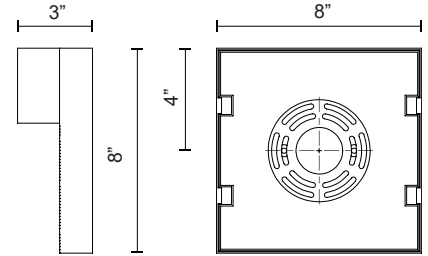

KUZCO

19054 28TH AVENUE
SURREY - BC V3Z 6M3
CANADA

WWW.KUZCOLIGHTING.COM

COMMENT