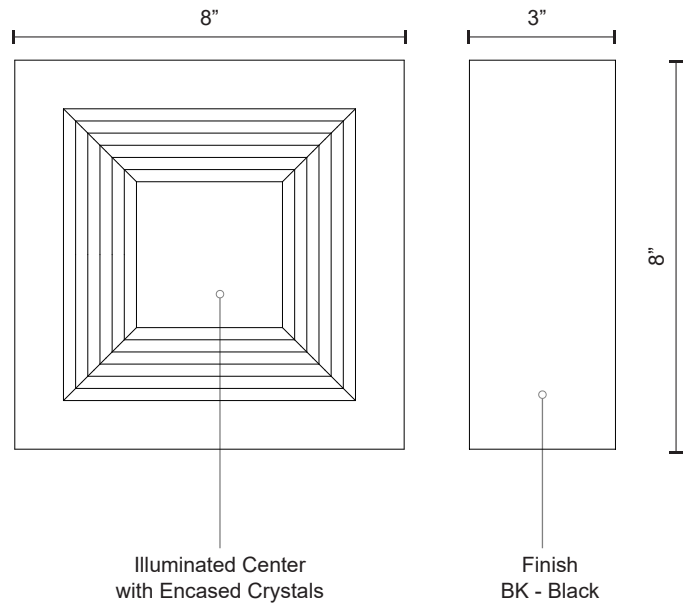

AGENT EW53808

WALL

PROJECT

DESCRIPTION

Die-cast aluminum with powder-coated finish and inlaid pressed glass crystal. Available in black finish.

SPECIFICATION DETAILS

Fixture Dimensions	W8" x H8" x E3"
Light Source	AC LED Module
Wattage	14W
Total Lumens	1100lm
Delivered Lumens	BK-505lm
Voltage	120V
Color Temperature	3000K
CRI (Ra)	90CRI
Optional Color Temps	2700K - 5000K Available, Minimum Order Quantities Apply
LED Rated Life	50,000 hours
Dimming	100% - 10%, ELV Dimmer (Not Included)
Crystal Details	Illuminated Center with Encased Crystals
ADA Compliant	Yes
Location	Wet
Illumination Direction	Front and Downlight
Mounting Style	All Orientation; Wall;
Paint Finish	BK02
Finish Option(s)	Black

* For custom options, consult factory for details.

* For warranty information, please visit www.kuzcolighting.com/warranty

KUZCO

CANADA: 19054 28TH AVENUE - SURREY, BC V3Z 6M3

USA: 3035 E. LONE MOUNTAIN ROAD - LAS VEGAS, NV 89081

WWW.KUZCOLIGHTING.COM

© 2016 KUZCO LIGHTING. ALL RIGHTS RESERVED.

COMMENT