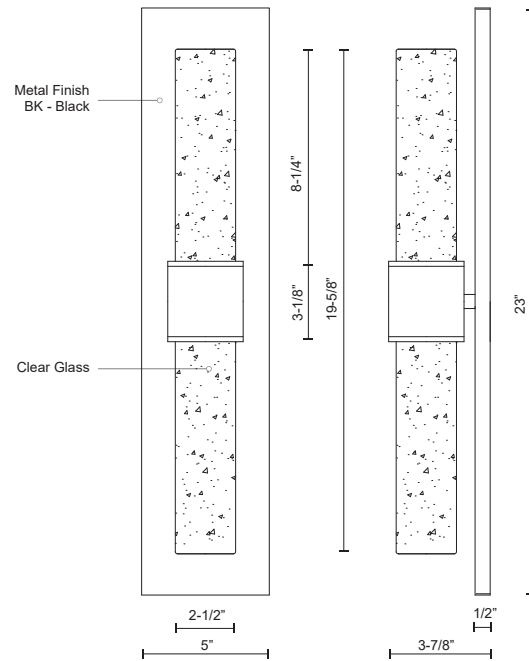

COPENHAGEN EW48218-BK

WALL

PROJECT

DESCRIPTION

The Copenhagen balances a clean, simple geometry with highly detailed glass for a sophisticated outdoor product line. The stark yet refined finish of the black structure contrasts with the translucent glass to augment its effect. Available in both wall-mounted and chandelier configurations, the complete offering is both elegant and versatile.

SPECIFICATION DETAILS

* For custom options, consult factory for details.

Fixture Dimensions	W2-1/2" x H19-5/8" x E3-7/8"
Light Source	AC LED Module
Wattage	15W
Total Lumens	1200lm
Delivered Lumens	BK-661lm
Voltage	120V
Color Temperature	3000K
CRI (Ra)	90CRI
Optional Color Temps	2700K - 5000K Available, Minimum Order Quantities Apply
LED Rated Life	50,000 hours
Dimming	100% - 10%, ELV Dimmer (Not Included)
Glass Details	Clear Molded Glass
ADA Compliant	Yes
Location	Wet
Compliance	ADA
Warranty	5 Years
Illumination Direction	Up and Down
Mounting Style	All Orientation; Wall;
Canopy Dimensions	W5" x H23" x E1/2"
Finish Option(s)	Black