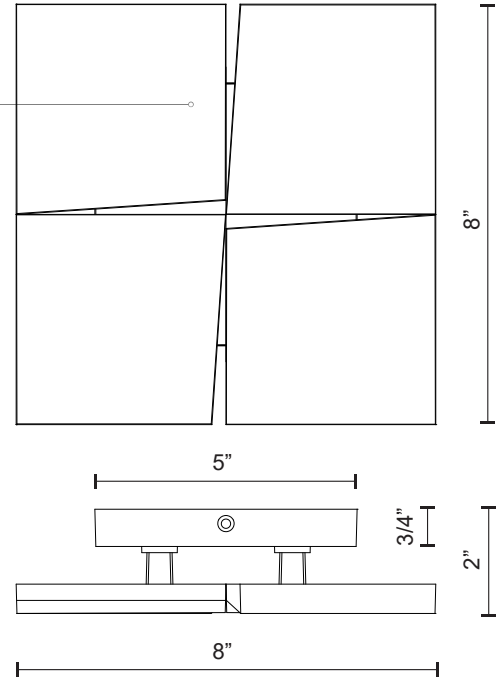

GATES EW4508

WALL

PROJECT

DESCRIPTION

The four empty spaces created by Gate's asymmetric panels are silhouetted and thrown into stark relief by Gate's 4 concealed LED backlights. A pinch of art on your wall that also creates a safe and welcoming pool of light for your space. An exterior sconce that will add to your interior space too.

SPECIFICATION DETAILS

Fixture Dimensions	W8" x H8" x E2"
Light Source	AC LED Module
Wattage	19W
Total Lumens	1600lm
Delivered Lumens	282lm*
Voltage	120V
Color Temperature	3000K
CRI (Ra)	90CRI
Optional Color Temps	2700K - 5000K Available, Minimum Order Quantities Apply
LED Rated Life	50,000 hours
Dimming	100% - 10%, ELV Dimmer (Not Included)
Diffuser Details	Clear PC
ADA Compliant	Yes
Location	Wet
Compliance	ADA
Illumination Direction	Backlit
Mounting Style	All Orientation; Wall;
Canopy Dimensions	W5" x H5" x E3/4"
Finish Option(s)	Gray

* For custom options, consult factory for details.

* For warranty information, please visit www.kuzcolighting.com/warranty

Metal Finish
GY - Gray

KUZCO

19054 28TH AVENUE
SURREY - BC V3Z 6M3
CANADA

WWW.KUZCOLIGHTING.COM

COMMENT