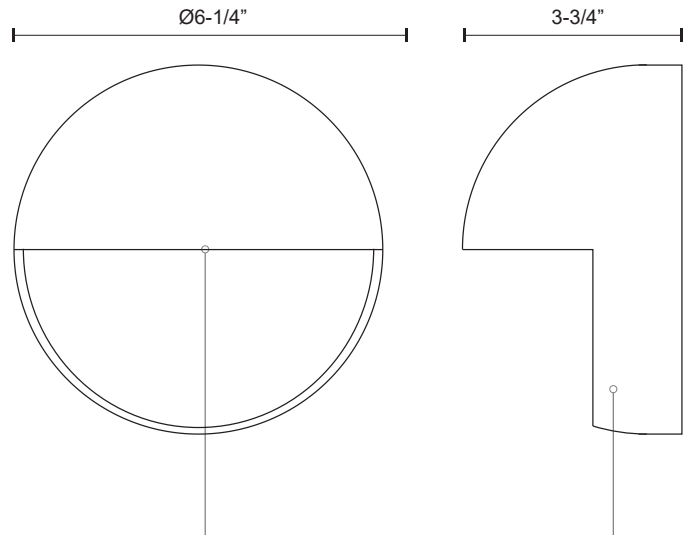

DESCRIPTION

Die-cast aluminum with powder-coated finish and glass diffuser.
Available in Black and gray

Wet location listed
round down light

Metal Finish
BK - Black
GY - Gray

KUZCO

19054 28TH AVENUE
SURREY - BC V3Z 6M3
CANADA

WWW.KUZCOLIGHTING.COM

COMMENT