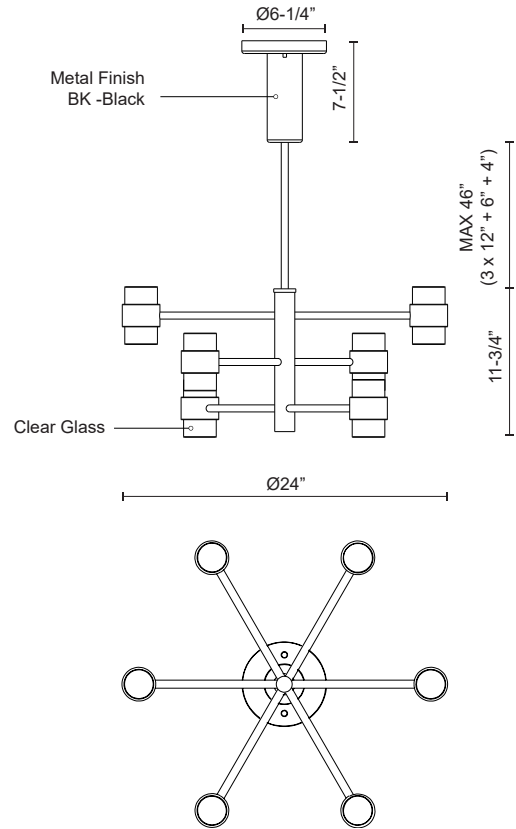

COPENHAGEN EP48224-BK

PENDANTS

PROJECT

DESCRIPTION

The Copenhagen balances a clean, simple geometry with highly detailed glass for a sophisticated outdoor product line. The stark yet refined finish of the black structure contrasts with the translucent glass to augment its effect. Available in both wall-mounted and chandelier configurations, the complete offering is both elegant and versatile.

SPECIFICATION DETAILS

* For custom options, consult factory for details.

Fixture Dimensions	D24" x H11-3/4"
Light Source	LED with DC Driver
Wattage	40W
Total Lumens	3500lm
Delivered Lumens	BK-2070lm*
Voltage	120V
Color Temperature	3000K
CRI (Ra)	90CRI
Optional Color Temps	2700K - 5000K Available, Minimum Order Quantities Apply
LED Rated Life	50,000 hours
Dimming	100% - 10%, TRIAC or ELV Dimmer (Not Included)
Glass Details	Clear Molded Glass
Adjustable	Yes
Rod Length	46" Max (3x12" + 1x6" + 1x4")
Ceiling Adaptor	No
Location	Wet
Warranty	5 Years
Illumination Direction	Up and Down
Canopy Dimensions	D6-1/4" x H7-1/2"
Finish Option(s)	Black