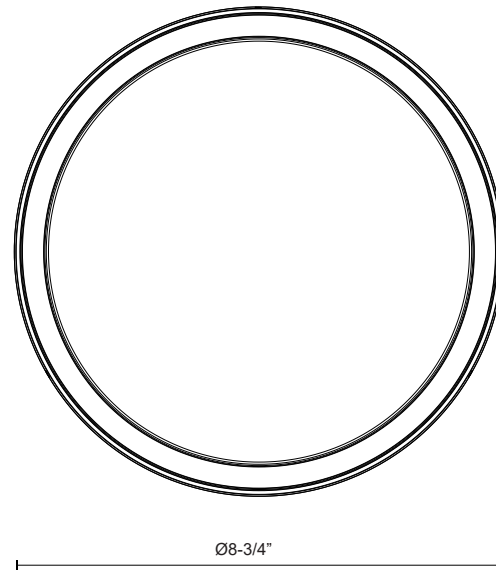

BAILEY EC44509

CEILING

PROJECT

DESCRIPTION

Circular cast aluminum body and frame. Lightly textured powder-coat finish. Round opal polymeric diffuser. Outward emitting light. Rated for exterior use. Custom options available.

EC44509-BK
Black

EC44509-GY
Gray

SPECIFICATION DETAILS

* For custom options, consult factory for details.

Fixture Dimensions	D8-3/4" x H1-1/2"
Light Source	AC LED Module
Total Lumens	1600lm
Wattage	21W
Delivered Lumens	BK-1234lm; GY-1272lm;
Voltage	120V
Color Temperature	3000K
CRI (Ra)	90CRI
Optional Color Temps	2700K - 5000K Available, Minimum Order Quantities Apply
LED Rated Life	50,000 hours
Diffuser Details	Frosted PC Diffuser
Dimming	100% - 10%, ELV Dimmer (Not Included)
Location	Wet
Warranty	5 Years
Mounting Style	All Orientation; Ceiling and Wall;