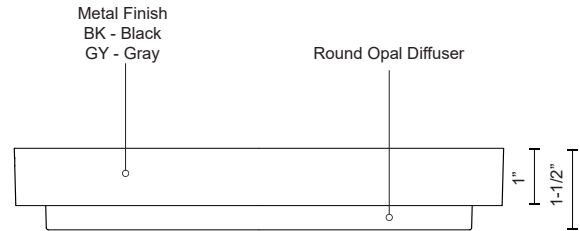

BAILEY EC44509

CEILING

PROJECT

DESCRIPTION

Circular cast aluminum body and frame. Lightly textured powder-coat finish. Round opal polymeric diffuser. Outward emitting light. Rated for exterior use. Custom options available.

EC44509-BK
Black

EC44509-GY
Gray

SPECIFICATION DETAILS

* For custom options, consult factory for details.

Fixture Dimensions	D8-3/4" x H1-1/2"
Light Source	AC LED Module
Total Lumens	1600lm
Wattage	21W
Delivered Lumens	BK-1234lm; GY-1272lm;
Voltage	120V
Color Temperature	3000K
CRI (Ra)	90CRI
Optional Color Temps	2700K - 5000K Available, Minimum Order Quantities Apply
LED Rated Life	50,000 hours
Diffuser Details	Frosted PC Diffuser
Dimming	100% - 10%, ELV Dimmer (Not Included)
Location	Wet
Warranty	5 Years
Mounting Style	All Orientation; Ceiling and Wall;