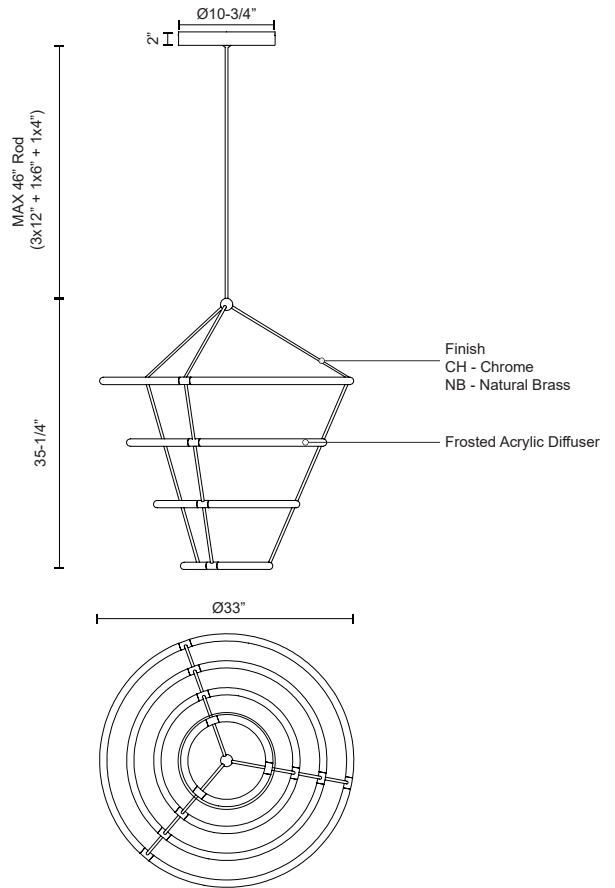

SANTINO
CH99433
CHANDELIERS

PROJECT

CH99433-NB
Natural Brass

CH99433-CH
Chrome

SPECIFICATION DETAILS

Fixture Dimensions	D33" x H35-1/4"
Light Source	LED with DC Driver
Wattage	80W
Total Lumens	6800lm
Delivered Lumens	4235lm*
Voltage	120V
Color Temperature	3000K
CRI (Ra)	90CRI
Optional Color Temps	2700K - 5000K Available, Minimum Order Quantities Apply
LED Rated Life	50,000 hours
Dimming	100% - 10%, TRIAC or ELV Dimmer (Not Included)
Diffuser Details	Frosted acrylic diffuser
Adjustable	Yes
Rod Length	46" Max (3x12" + 1x6" + 1x4")
Sloped Ceiling Adaptable	Yes, Up to 45 Degrees
Location	Dry
Canopy Dimensions	D10-3/4" x H2"
Paint Finish	CH01

* For custom options, consult factory for details.

* For warranty information, please visit www.kuzcolighting.com/warranty

DESCRIPTION

Multi-tiered extruded aluminum frame with rigid frosted acrylic diffuser