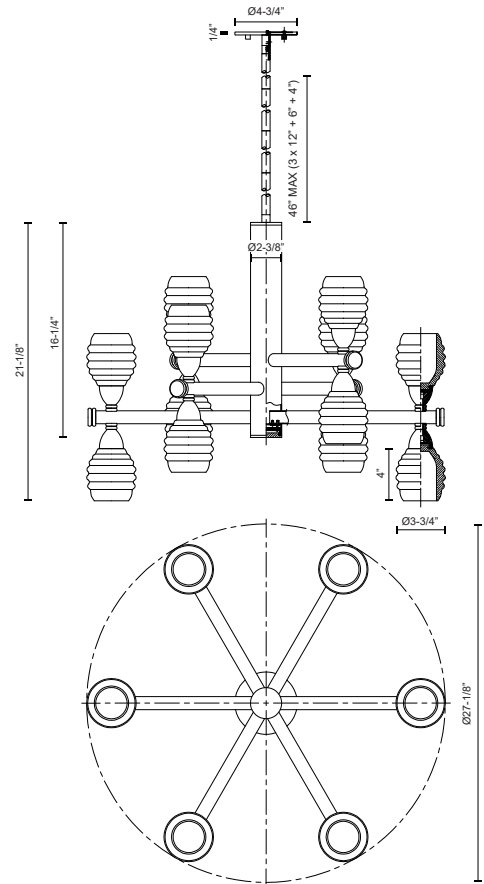

HONEYCOMB CH52127-CH

CHANDELIERS

PROJECT

DESCRIPTION

This magnificent vintage but modern designed LED chandelier is truly one of a kind. From the center is a vertical polished chromed cylinder which extent six architecturally designed arms with elegant upward and downward cannikins which omit the light beautifully through each die-cast clear glass. At the bottom of the center cylinder is a downlight light covered by a tranquil frosted diffuser. Equipped with our powerful 120V AC LED technology.

SPECIFICATION DETAILS

Fixture Dimensions	D27-1/8" x H21-1/8"
Light Source	AC LED Module
Wattage	60W
Total Lumens	4800lm
Delivered Lumens	CH-2940lm*
Voltage	120V
Color Temperature	3000K
CRI (Ra)	90CRI
Optional Color Temps	2700K - 5000K Available, Minimum Order Quantities Apply
LED Rated Life	50,000 hours
Dimming	100% - 10%, ELV Dimmer (Not Included)
Glass Details	Clear Molded Glass
Adjustable	Yes
Rod Length	46" Max (3x12" + 1x6" + 1x4")
Product Adaptor	ADP001CH, Sold Separately
Location	Dry
Canopy Dimensions	D4-3/4" x H1/4"
Finish Option(s)	Chrome

* For custom options, consult factory for details.

* For warranty information, please visit www.kuzcolighting.com/warranty

KUZCO

CANADA: 19054 28TH AVENUE - SURREY, BC V3Z 6M3

USA: 3035 E. LONE MOUNTAIN ROAD - LAS VEGAS, NV 89081

WWW.KUZCOLIGHTING.COM

© 2016 KUZCO LIGHTING. ALL RIGHTS RESERVED.

COMMENT