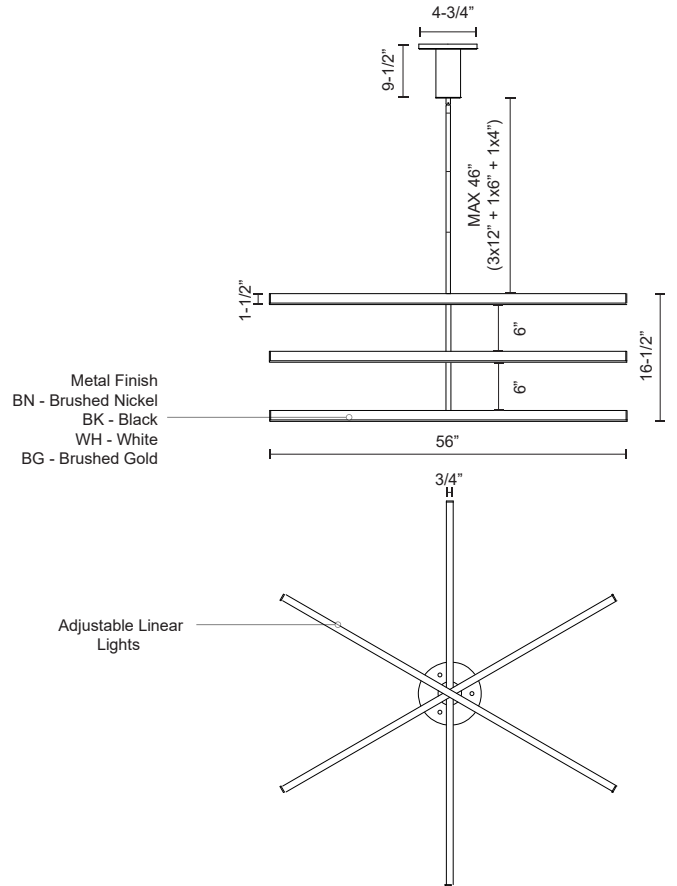

VEGA
CH10356
CHANDELIERS

PROJECT

CH10356-BG
Brushed Gold

CH10356-BN
Brushed Nickel

CH10356-BK
Black

CH10356-WH
White

SPECIFICATION DETAILS

Fixture Dimensions	L56" x W3/4" x H16-1/2"
Light Source	LED with DC Driver
Wattage	72W
Total Lumens	5740lm
Delivered Lumens	BK-3484lm; BN-5333lm; WH-5862lm;
Voltage	120V
Color Temperature	3000K
CRI (Ra)	90CRI
Optional Color Temps	2700K - 5000K Available, Minimum Order Quantities Apply
LED Rated Life	50,000 hours
Dimming	100% - 10%, TRIAC or ELV Dimmer (Not Included)
Diffuser Details	White Acrylic Diffuser
Adjustable	Yes
Rod Length	46" Max (3x12" + 1x6" + 1x4")
Minimum Hang Height	32"
Sloped Ceiling Adaptable	Yes, Up to 45 Degrees
Location	Dry
CEC Title 24 JA8	Yes, JA8-2022
Canopy Dimensions	D4-3/4" x H9-1/2"
Paint Finish	BG01; BK02; BN02; WH02;

* For custom options, consult factory for details.

* For warranty information, please visit www.kuzcolighting.com/warranty

DESCRIPTION

The linear lights can be configured at different heights and angles to create distinct sculptural orientations. Ordered into clean parallels or jumbled in playful asymmetry, Vega can be customized to complement any space.