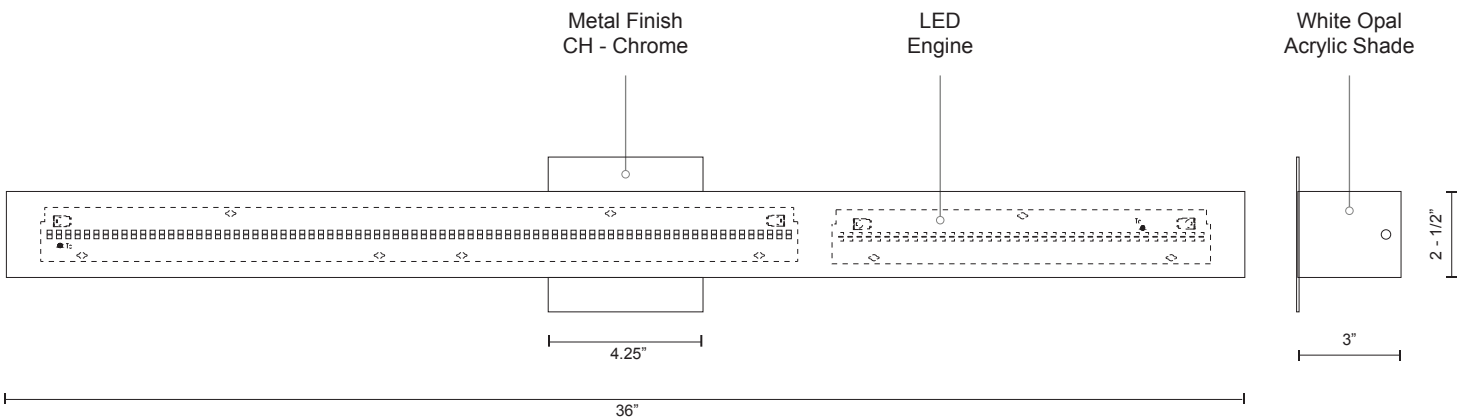

# 601022CH-LED

SPECIFICATION SHEET

PROJECT		
DATE		TYPE

Sophisticated LED technology meets vanity with modern simplicity

- Rectangular shaped white opal glass
- Chrome details
- Dimmable with ELV dimmer (Not included)
- 120V

Color Temp 3000K  
 CRI (Ra) >80  
 Dimming 100% - 10%  
 Rated Life 50,000 hours

Voltage	Watt	LED Lumens	Delivered Lumens	Finish(es)
120V	40W	3600	3000	CH - Chrome

\* Subject to change with testing confirmation.