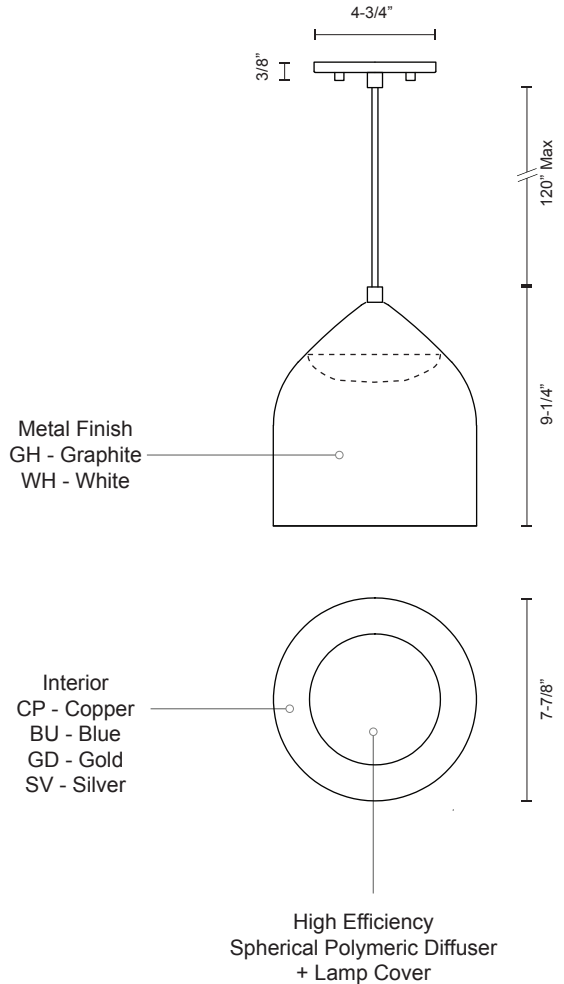

49108

Specification Sheet

Pendant

GH/CP - Graphite with Copper

PROJECT					
DATE				TYPE	
Voltage	Watt	LED Lumens	Delivered Lumens	Finish(es)	Color Temp
120V	1 x 60W*	N/A	N/A	GH - Graphite (Exterior)	N/A
120V	1 x 60W*	N/A	N/A	WH - White (Exterior)	N/A
					CRI(Ra)
					N/A
					Dimming
					N/A
					Rated Life
					N/A

*Preliminary figures

Exterior:

GH - Graphite

WH - White

Interior:

- CP - Copper
- BU - Blue
- GD - Gold
- SV - Silver

Product Descriptions

Single-lamp pendant with spun aluminum shade showcasing powder-coated finishes in contrasting hues. Exterior shade colors are graphite or white, with either silver, gold, copper or blue on the interior. Available in two sizes.

Canopy dimensions:
D: 4-3/4"; H: 3/8"

Comments: