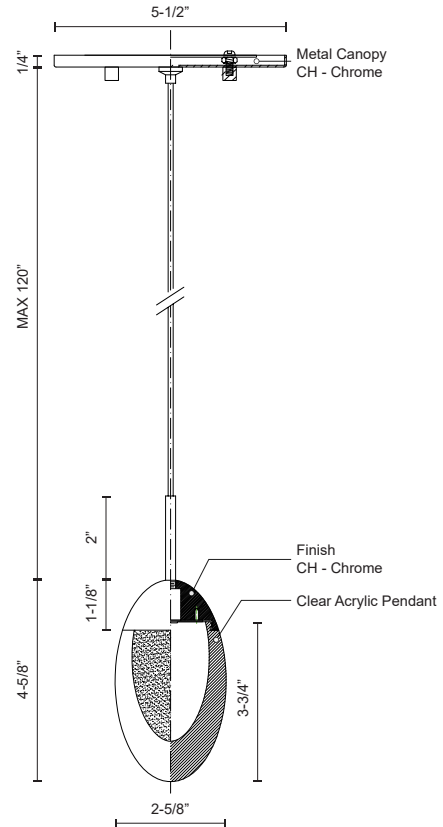

OVO 402901CH-LED

PENDANTS

PROJECT

DESCRIPTION

Single LED lamp pendant with elegant egg-shaped acrylic design with chrome canopy and metal details. Equipped with our powerful 120V AC LED technology. Available in a variety of multi-pendant options see series for family details.

SPECIFICATION DETAILS

* For custom options, consult factory for details.

Fixture Dimensions	D2-5/8" x H4-5/8"
Light Source	AC LED Module
Wattage	4W
Total Lumens	300lm
Delivered Lumens	CH-267lm
Voltage	120V
Color Temperature	3000K
CRI (Ra)	90CRI
Optional Color Temps	2700K - 5000K Available, Minimum Order Quantities Apply
LED Rated Life	50,000 hours
Dimming	100% - 10%, ELV Dimmer (Not Included)
Diffuser Details	Frosted Interior Clear Acrylic
Adjustable	Yes
Wire Length	120" Max
Wire Type	Clear Coaxial Wire
Location	Dry
Warranty	5 Years
Canopy Dimensions	D5-1/2" x H1/4"
Finish Option(s)	Chrome