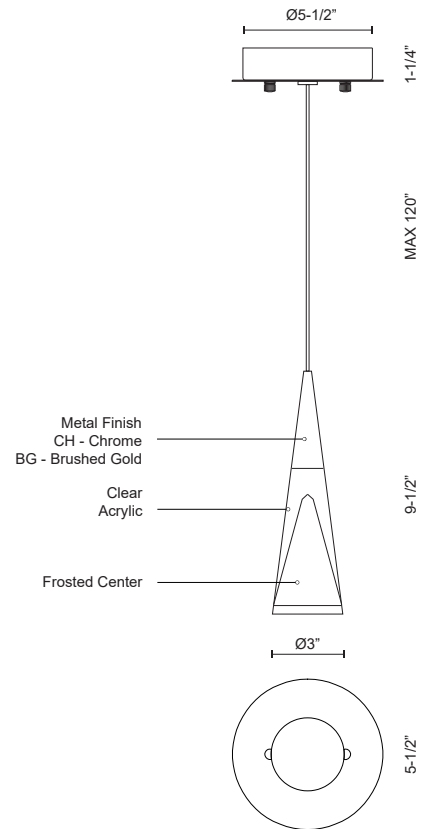

### DESCRIPTION

Single LED lamp pendant, unique conical shape with chrome tip, clear with internal frosted designed acrylic and chrome trimmed diffuser with frosted center. Chrome canopy and metal details. Equipped with our powerful 120V AC LED technology. Available in a variety of multi-pendant options see series for family details.

### SPECIFICATION DETAILS

\* For custom options, consult factory for details.

<b>Fixture Dimensions</b>	D3" x H9-1/2"
<b>Light Source</b>	AC LED Module
<b>Total Lumens</b>	400lm
<b>Wattage</b>	6W
<b>Delivered Lumens</b>	CH-200lm
<b>Voltage</b>	120V
<b>Color Temperature</b>	3000K
<b>CRI (Ra)</b>	90CRI
<b>Optional Color Temps</b>	2700K - 5000K Available, Minimum Order Quantities Apply
<b>LED Rated Life</b>	50,000 hours
<b>Diffuser Details</b>	Acrylic with Frosted Interior
<b>Dimming</b>	100% - 10%, ELV Dimmer (Not Included)
<b>Adjustable</b>	Yes
<b>Wire Length</b>	120" Max
<b>Wire Type</b>	Clear SSL Wire
<b>Location</b>	Dry
<b>Warranty</b>	5 Years
<b>Canopy Dimensions</b>	D5-1/2" x H1-1/4"